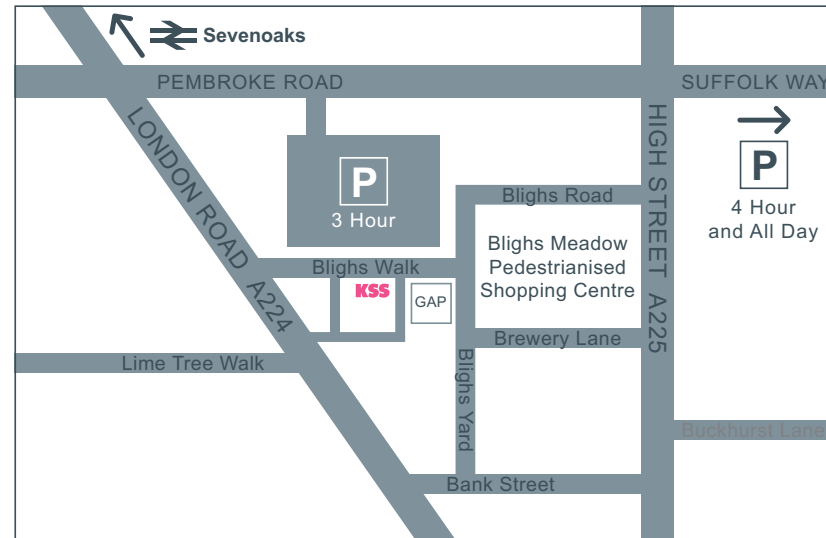

How to find us

KSS Sevenoaks office

2nd Floor
 7 Blighs Walk
 Sevenoaks, Kent
 TN13 1DB
 T 020 7907 2222

By train

The nearest rail station is Sevenoaks with services running on South Eastern Trains regularly from London (Charing Cross, Waterloo East and London Bridge). Our office is then approximately a 10-15 minute walk.

By car

From M25 (Junction 5) take the A21 towards Sevenoaks/Hastings. Then take the 1st exit onto the A25 towards Sevenoaks/Riverhead. At the first mini roundabout, with a church opposite and a pub on right, turn right onto London Road A224. Stay on this road past Sevenoaks station and into town. The nearest car park is the Blighs Meadow 3 hour stay car park on Pembroke Road. Alternatively there is a 4 hour and all day car park on Suffolk Way.